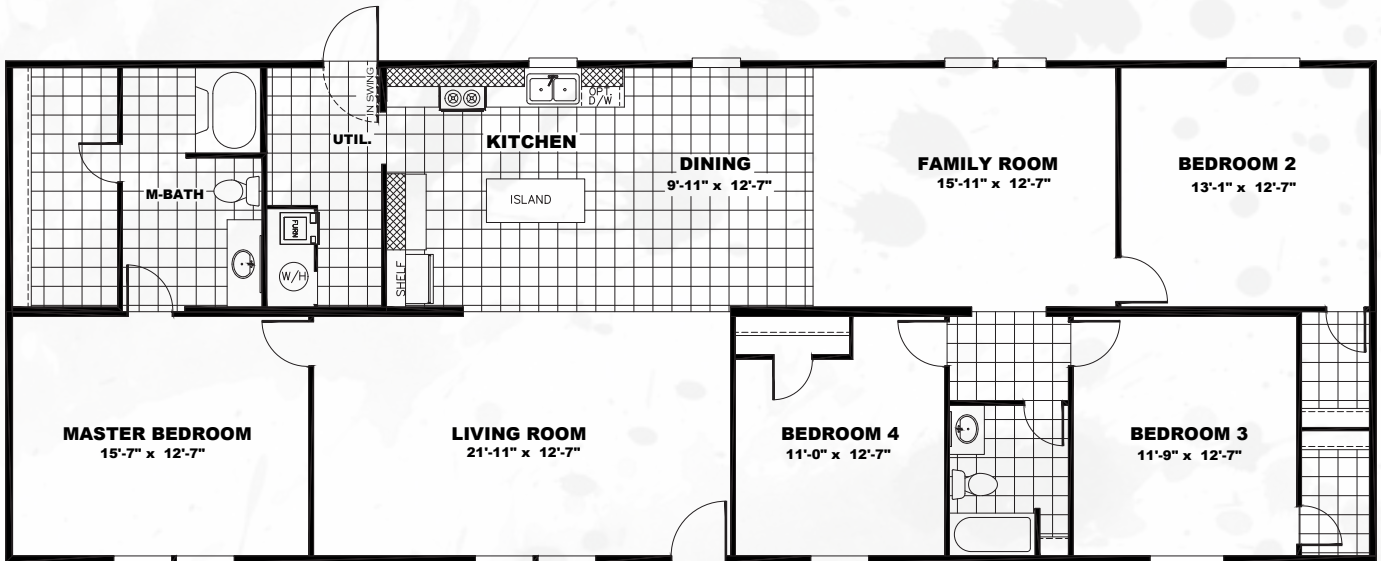

# WONDER

**TRU28724R**

1,896 sq ft // 4 beds // 2 baths

The home series and floor plans shown all have starting prices within the price range indicated. Your local Home Center can quote you specific prices and terms of purchase for specific homes. TRU Homes invests in continuous product and process improvement. All home series, floor plans, specifications, dimensions, features, materials, availability, and starting prices shown are artist's renderings or estimates and are subject to change without notice or obligation. Dimensions are nominal and length and width measurements are from exterior wall to exterior wall. Starting prices include the home only, plus typical delivery and installation. Starting prices do not include other costs such as taxes, title fees, insurance premiums, filing or recording fees, land or improvements to the land, optional home features, optional delivery or installation services, wheels and axles, community or homeowner association fees, or any other items not shown on your Retailer Closing Agreement and related documents (your RCA). Your RCA will show the details of your purchase. 2011 TRU Homes. All rights reserved.