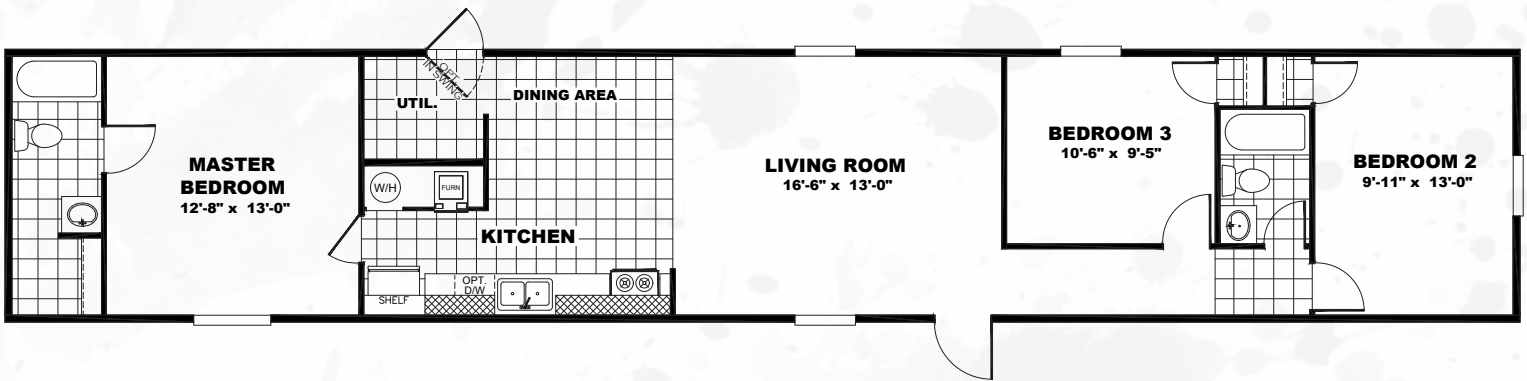

EXHILARATION

TRU14763A

1039 sq ft // 3 beds // 2 baths

The home series and floor plans shown all have starting prices within the price range indicated. Your local Home Center can quote you specific prices and terms of purchase for specific homes. TRU Homes invests in continuous product and process improvement. All home series, floor plans, specifications, dimensions, features, materials, availability, and starting prices shown are artist's renderings or estimates and are subject to change without notice or obligation. Dimensions are nominal and length and width measurements are from exterior wall to exterior wall. Starting prices include the home only, plus typical delivery and installation. Starting prices do not include other costs such as taxes, title fees, insurance premiums, filing or recording fees, land or improvements to the land, optional home features, optional delivery or installation services, wheels and axles, community or homeowner association fees, or any other items not shown on your Retailer Closing Agreement and related documents (your RCA). Your RCA will show the details of your purchase. 2011 TRU Homes. All rights reserved.