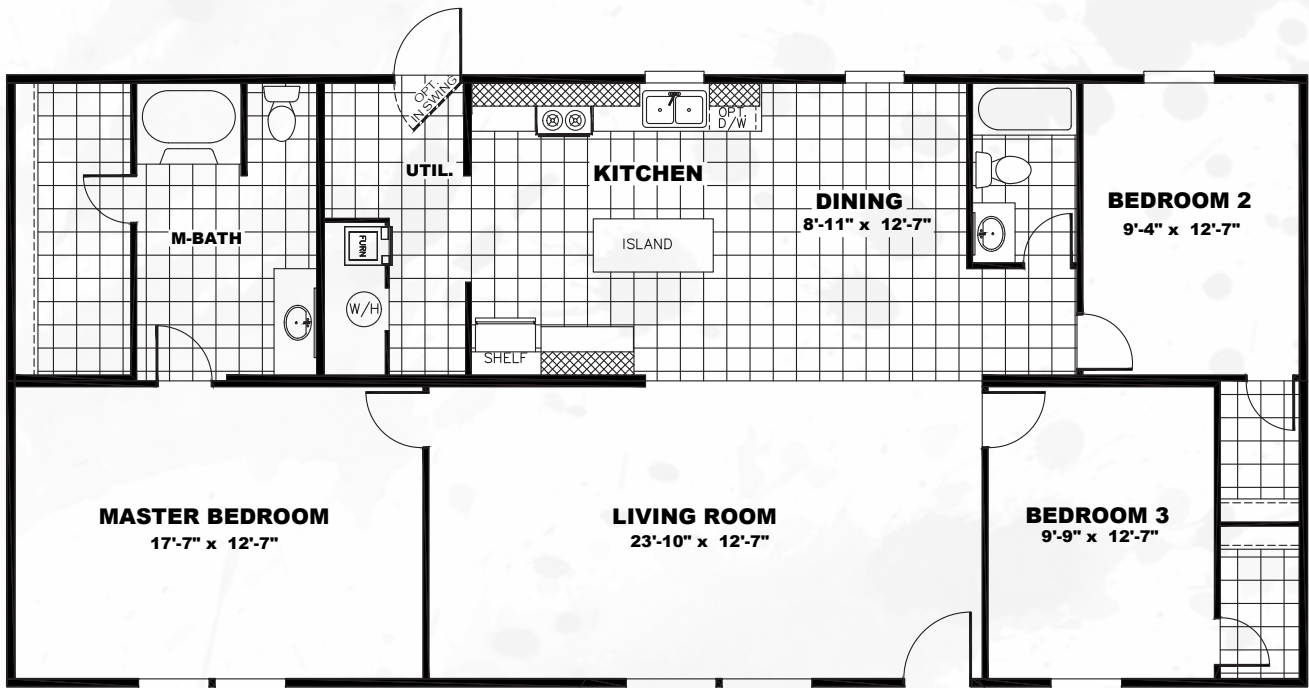

# THRILL

**TRU28563R**

1,475 sq ft // 3 beds // 2 baths

The home series and floor plans shown all have starting prices within the price range indicated. Your local Home Center can quote you specific prices and terms of purchase for specific homes. TRU Homes invests in continuous product and process improvement. All home series, floor plans, specifications, dimensions, features, materials, availability, and starting prices shown are artist's renderings or estimates and are subject to change without notice or obligation. Dimensions are nominal and length and width measurements are from exterior wall to exterior wall. Starting prices include the home only, plus typical delivery and installation. Starting prices do not include other costs such as taxes, title fees, insurance premiums, filing or recording fees, land or improvements to the land, optional home features, optional delivery or installation services, wheels and axles, community or homeowner association fees, or any other items not shown on your Retailer Closing Agreement and related documents (your RCA). Your RCA will show the details of your purchase. 2011 TRU Homes. All rights reserved.